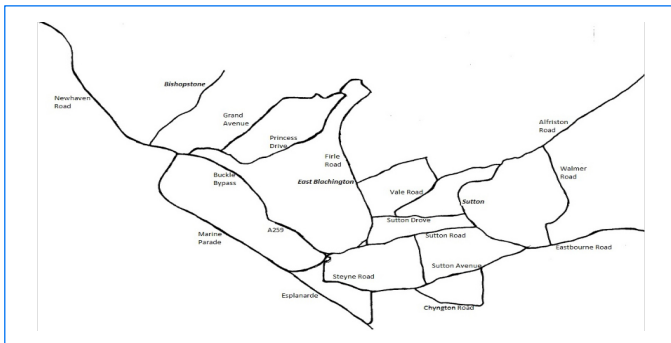

### SEAFORD DIAL-A-RIDE SERVICE

April 2023

Service Route:

**SEAFORD**  
Including BISHOPSTONE

**Monday, Wednesday, Friday**  
**9am – 2.30pm**

Fare:

£2.50 single  
£4.50 return

Route:

**This is a CTLA Dial-A-Ride service.**  
CTLA has scheduled community bus links with the 131 and 132 services in the Lewes area and the 145 service in Newhaven. Please see our website for timetables. Dial-A-Ride demand-responsive services are also available in Seaford, Lewes and the surrounding villages as well as Uckfield.